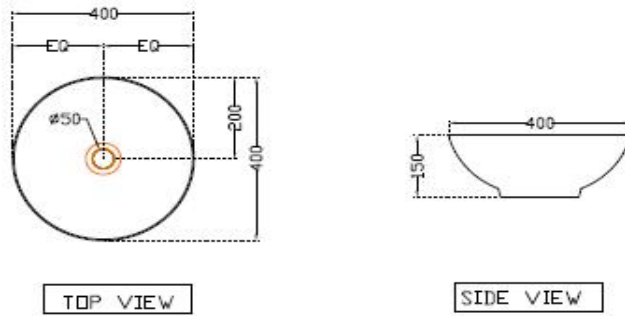

SPECIFICATION DATA SHEET

PRODUCT DETAILS

<b>Manufacturer :</b>	Artize	<b>Type:</b>	Table Top Basin
<b>Outlet</b>	Vertical	<b>Colour:</b>	White
<b>Technical Details:</b>	ID of waste outlet hole dia. $\varnothing 50 \pm 3$ mm	<b>Material:</b>	Fine Fire Clay
	Horizontal distance between the Bowl edge and the centre line of the waste outlet hole $\leq 200$ mm		

PRODUCT IMAGE

TECHNICAL DRAWING

<b>Product Dimension</b>	400x400x150 mm	<b>FEATURES</b>  Fine Fire Clay Finish, Thin Rim Basin, Round Shape, Anti Germ Glaze
<b>Basin Inner Dimension</b>	380x380x130 mm	
<b>Product Weight</b>	7.5 kg	