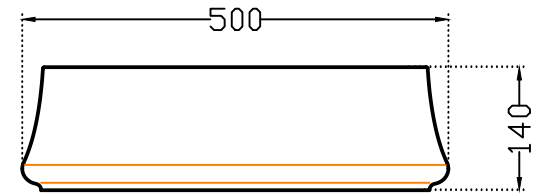

TOP VIEW

SIDE VIEW

	Jaquar Group Global Headquarters Plot No. 3, Sector- M-11, IMT Manesar Gurgaon, NCR - 122050, India E-mail : Sales: support@jaquar.com Customer Service : service@jaquar.com		ITEM CODE	ADS-WHT-64905
			ITEM TYPE	TABLE TOP BASIN
			ITEM SIZE	500x500x140 mm
	ALL DIMENSIONS ARE IN MM. (TOLERANCE \pm 5 MM)			