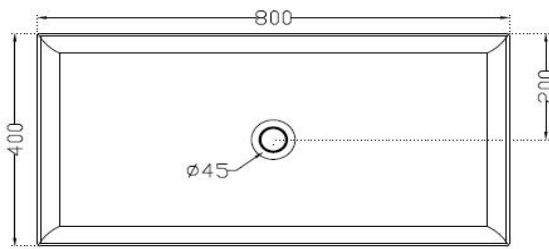

SPECIFICATION DATA SHEET

PRODUCT DETAILS

<b>Manufacturer :</b>	Artize	<b>Type:</b>	Table Top Basin
<b>Outlet</b>	Vertical	<b>Colour:</b>	White
<b>Technical Details:</b>	ID of waste outlet hole dia. $\varnothing$ 45 $\pm$ 3 mm	<b>Material:</b>	Fine Fire Clay
	Horizontal distance between the Bowl edge and the centre line of the waste outlet hole $\leq$ 200 mm		

PRODUCT IMAGE

TECHNICAL DRAWING

TOP VIEW

SIDE VIEW

<b>Product Dimension</b>	800x400x130 mm	<b>FEATURES</b>  Thin Rim Basin, Rectangular Shape, Anti Germ Glaze
<b>Basin Inner Dimension</b>	790x390x115 mm	
<b>Product Weight</b>	18.5 kg	

CERTIFICATION

Compliance : EN 14688:2015 (E) /MS 2578:2014, AMD. 1 : 2017

DISCLAIMER: Our every effort has been made to ensure factual accuracy, the information presented subject to changes due to requirements in different sites, markets and/ or countries. All dimensions are in mm (Tolerance  $\pm$  5 MM). Jaquar reserves the right to make the necessary amendments at any time without prior notice.