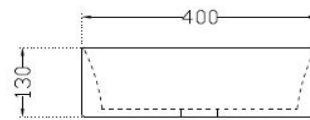

SPECIFICATION DATA SHEET

PRODUCT DETAILS

<b>Manufacturer :</b>	Artize	<b>Type:</b>	Table Top Basin
<b>Outlet</b>	Vertical	<b>Colour:</b>	White
<b>Technical Details:</b>	ID of waste outlet hole dia. $\varnothing$ 45 $\pm$ 3 mm	<b>Material:</b>	Fine Fire Clay
	Horizontal distance between the Bowl edge and the centre line of the waste outlet hole $\leq$ 200 mm		

PRODUCT IMAGE

TECHNICAL DRAWING

TOP VIEW

SIDE VIEW

<b>Product Dimension</b>	800x400x130 mm	<b>FEATURES</b>  Thin Rim Basin, Rectangular Shape, Anti Germ Glaze
<b>Basin Inner Dimension</b>	790x390x115 mm	
<b>Product Weight</b>	18.5 kg	