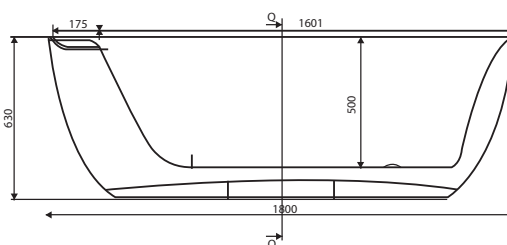

PRODUCT DETAILS

Range Name	LEXA
Category	FREE STANDING BATHTUB
Code	ABT-WHT-FSBTLX1001
Size (mm)	1800 X 800 X 500
Material	LUCITE ACRYLIC
Reinforcement	FIBER GLASS & RESIN

PRODUCT IMAGE

TECHNICAL DRAWING

Top View

Side View

Front View

Accessories Included

Overflow and waste, Drain pipe with trap, Headrest

FEATURES

- lucite acrylic Free Standing Bathtub

CERTIFICATION

Compliance: EN 14516: 2015+A1:2018

DISCLAIMER: Our every effort has been made to ensure factual accuracy, the information presented subject to changes due to requirements in different sites, markets and/ or countries. All dimensions are in mm (Tolerance ± 5 MM). Jaquar reserves the right to make the necessary amendments at any time without prior notice.