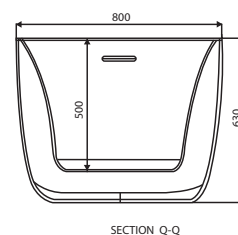

PRODUCT DETAILS

Range Name	LEXA
Category	FREE STANDING BATHTUB
Code	ABT-WHT-FSBTLX1001
Size (mm)	1800 X 800 X 500
Material	LUCITE ACRYLIC
Reinforcement	FIBER GLASS & RESIN

PRODUCT IMAGE

TECHNICAL DRAWING

Top View

Side View

Front View

Accessories Included

Overflow and waste, Drain pipe with trap, Headrest

FEATURES

- lucite acrylic Free Standing Bathtub

CERTIFICATION

Compliance: EN 14516: 2015+A1:2018

DISCLAIMER: Our every effort has been made to ensure factual accuracy, the information presented subject to changes due to requirements in different sites, markets and/ or countries. All dimensions are in mm (Tolerance ± 5 MM). Jaquar reserves the right to make the necessary amendments at any time without prior notice.