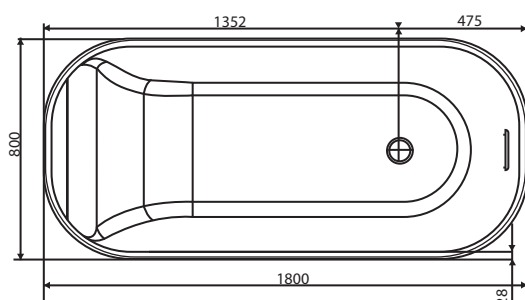

PRODUCT DETAILS

Range Name	LEXA
Category	FREE STANDING BATHTUB
Code	ABT-WHT-FSBTLX1001
Size (mm)	1800 X 800 X 500
Material	LUCITE ACRYLIC
Reinforcement	FIBER GLASS & RESIN

PRODUCT IMAGE

TECHNICAL DRAWING

Top View

Side View

Front View

Accessories Included

Overflow and waste, Drain pipe with trap, Headrest

FEATURES

- lucite acrylic Free Standing Bathtub

CERTIFICATION

Compliance: EN 14516: 2015+A1:2018

DISCLAIMER: Our every effort has been made to ensure factual accuracy, the information presented subject to changes due to requirements in different sites, markets and/ or countries. All dimensions are in mm (Tolerance ± 5 MM). Jaquar reserves the right to make the necessary amendments at any time without prior notice.