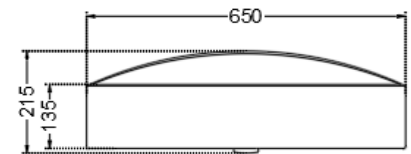

TOP VIEW

SIDE VIEW

FRONT VIEW

General Information

Product Code	CFS-BLM-69901N
Brand	Artize
Colour	Black matt
Type	Table Top Basin
Material	Fine Fire Clay (FFC)

Product Specification

Product Dimension	650x450x200 mm
Basin Inner Dimension	580x425x115 mm
Product Net Weight	16 kg.
Product Gross Weight	17.5 kg.
Packaging Dimension	670x240x460 mm
Outlet	Vertical
Technical Details:	Internal diameter of outlet hole dia. $\varnothing 45 \pm 2/-1$ mm
	Horizontal distance between the Bowl edge and the center line waste outlet hole ≤ 175 mm
Product Features	<p>Stylish And Elegant Design It Give a Modern And Luxury Look A art-inspired shape The matt colour is part of the glaze preparation resulting in its lifelong durability Smooth Glaze Surface Anti Bacterial Glaze on Ceramic Material - Fine Fire Clay (FFC)</p>

QUALITY MANAGEMENT SYSTEM - ISO 9001

DISCLAIMER: Our every effort has been made to ensure factual accuracy, the information presented subject to changes due to requirements in different sites, markets and/ or countries. All dimensions are in mm (Tolerance ± 5 MM). Jaquar reserves the right to make the necessary amendments at any time without prior notice.