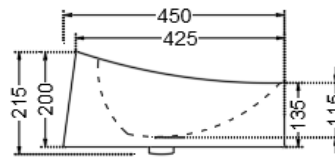

TOP VIEW

SIDE VIEW

FRONT VIEW

General Information

Product Code	CFS-BLM-69901N
Brand	Artize
Colour	Black matt
Type	Table Top Basin
Material	Fine Fire Clay (FFC)

Product Specification

Product Dimension	650x450x200 mm
Basin Inner Dimension	580x425x115 mm
Product Net Weight	16 kg.
Product Gross Weight	17.5 kg.
Packaging Dimension	670x240x460 mm
Outlet	Vertical
Technical Details:	Internal diameter of outlet hole dia. $\varnothing 45 \pm 2/-1$ mm
	Horizontal distance between the Bowl edge and the center line waste outlet hole ≤ 175 mm
Product Features	<p>Stylish And Elegant Design It Give a Modern And Luxury Look A art-inspired shape The matt colour is part of the glaze preparation resulting in its lifelong durability Smooth Glaze Surface Anti Bacterial Glaze on Ceramic Material - Fine Fire Clay (FFC)</p>

QUALITY MANAGEMENT SYSTEM - ISO 9001

DISCLAIMER: Our every effort has been made to ensure factual accuracy, the information presented subject to changes due to requirements in different sites, markets and/ or countries. All dimensions are in mm (Tolerance ± 5 MM). Jaquar reserves the right to make the necessary amendments at any time without prior notice.