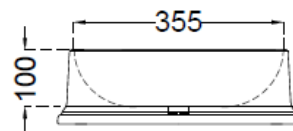

TOP VIEW

BOTTOM VIEW

SIDE VIEW

BACK VIEW

General Information

Product Code	VCS-BLM-503901
Brand	Artize
Colour	Black matt
Type	Table Top Basin
Material	Ceramic - Fine Fire Clay (FFC)

Product Specification

Product Dimension	410x410x130 mm
Basin Inner Dimension	355x355x100 mm
Product Net Weight	7.5 Kg
Product Gross Weight	8.5 Kg
Packaging Dimension	425x425x145 mm
Outlet	Vertical
Technical Details:	Tap hole dia. $\varnothing 35 \pm 2$ mm
	Internal diameter of outlet hole dia. $\varnothing 45 +2/-1$ mm
	Horizontal distance between the Bowl edge and the centre line of the waste outlet hole ≤ 205 mm