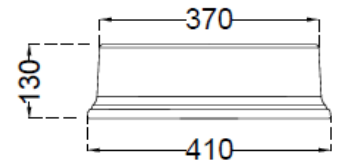

TOP VIEW

BOTTOM VIEW

SIDE VIEW

BACK VIEW

General Information

Product Code	VCS-BLM-503901
Brand	Artize
Colour	Black matt
Type	Table Top Basin
Material	Ceramic - Fine Fire Clay (FFC)

Product Specification

Product Dimension	410x410x130 mm
Basin Inner Dimension	355x355x100 mm
Product Net Weight	7.5 Kg
Product Gross Weight	8.5 Kg
Packaging Dimension	425x425x145 mm
Outlet	Vertical
Technical Details:	Tap hole dia. $\varnothing 35 \pm 2$ mm
	Internal diameter of outlet hole dia. $\varnothing 45 +2/-1$ mm
	Horizontal distance between the Bowl edge and the centre line of the waste outlet hole ≤ 205 mm