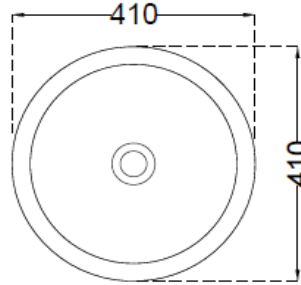

TOP VIEW

BOTTOM VIEW

SIDE VIEW

BACK VIEW

General Information

Product Code	VCS-BLM-503901
Brand	Artize
Colour	Black matt
Type	Table Top Basin
Material	Ceramic - Fine Fire Clay (FFC)

Product Specification

Product Dimension	410x410x130 mm
Basin Inner Dimension	355x355x100 mm
Product Net Weight	7.5 Kg
Product Gross Weight	8.5 Kg
Packaging Dimension	425x425x145 mm
Outlet	Vertical
Technical Details:	Tap hole dia. $\varnothing 35 \pm 2$ mm
	Internal diameter of outlet hole dia. $\varnothing 45 +2/-1$ mm
	Horizontal distance between the Bowl edge and the centre line of the waste outlet hole ≤ 205 mm