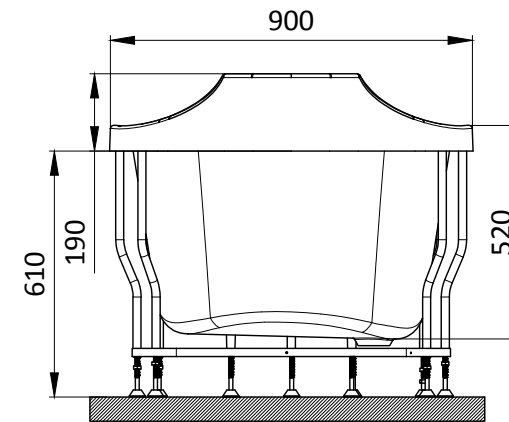

TOP VIEW

3D VIEW

FRONT VIEW

SIDE VIEW

	<h2>Jaquar Group</h2>	
	<p>Global Headquarters          Plot No. 3, Sector- M-11, IMT Manesar          Gurgaon, NCR - 122050, India          E-mail : Sales: support@jaquar.com          Customer Service : service@jaquar.com</p>	
	ITEM CODE	<b>ABT-WHT-TIAARA190FX</b>
	ITEM TYPE	<b>BUILT-IN BATHTUB WITH POWDER COATED MS FRAME</b>
ITEM SIZE	1900X900X500 mm	
ALL DIMENSIONS ARE IN MM. (TOLERANCE ± 5 MM)		