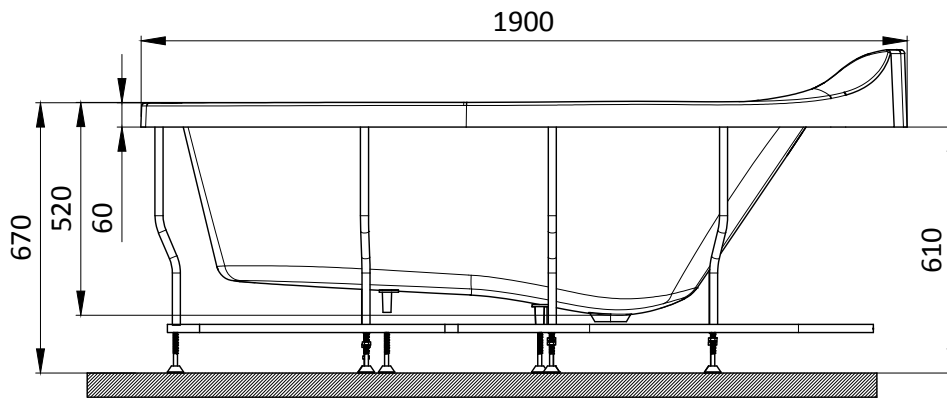

TOP VIEW

3D VIEW

FRONT VIEW

SIDE VIEW

	<h2>Jaquar Group</h2>	
	<p>Global Headquarters          Plot No. 3, Sector- M-11, IMT Manesar          Gurgaon, NCR - 122050, India          E-mail : Sales: support@jaquar.com          Customer Service : service@jaquar.com</p>	
	ITEM CODE	<b>ABT-WHT-TIAARA190FX</b>
	ITEM TYPE	<b>BUILT-IN BATHTUB WITH POWDER COATED MS FRAME</b>
ITEM SIZE	1900X900X500 mm	
ALL DIMENSIONS ARE IN MM. (TOLERANCE ± 5 MM)		