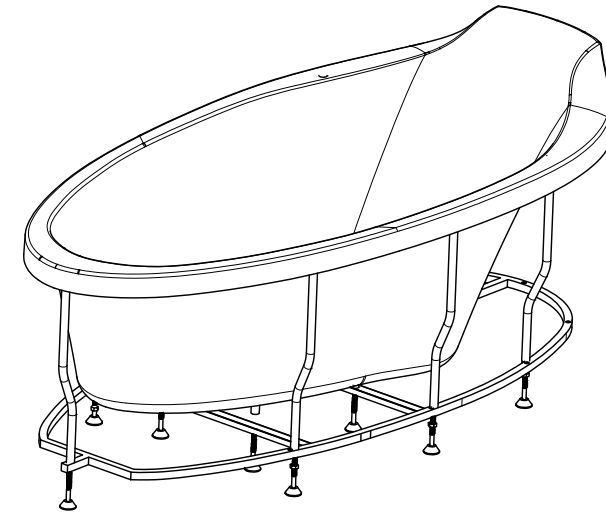

TOP VIEW

3D VIEW

FRONT VIEW

SIDE VIEW

	<h2>Jaquar Group</h2>	
	<p>Global Headquarters          Plot No. 3, Sector- M-11, IMT Manesar          Gurgaon, NCR - 122050, India          E-mail : Sales: support@jaquar.com          Customer Service : service@jaquar.com</p>	
	ITEM CODE	<b>ABT-WHT-TIAARA190FX</b>
	ITEM TYPE	<b>BUILT-IN BATHTUB WITH POWDER COATED MS FRAME</b>
ITEM SIZE	1900X900X500 mm	
ALL DIMENSIONS ARE IN MM. (TOLERANCE ± 5 MM)		