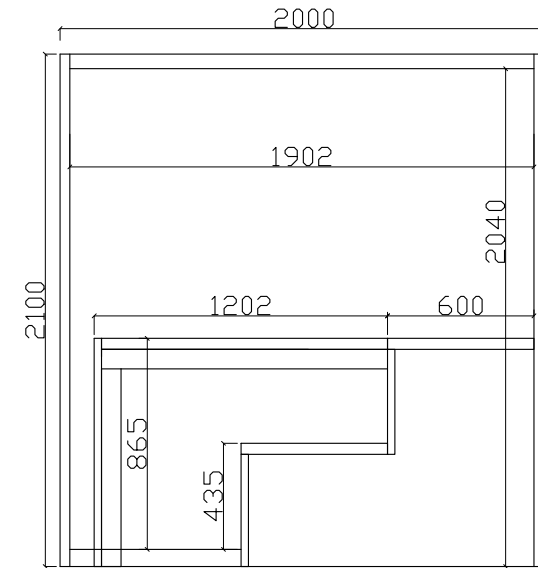

TOP VIEW

FRONT ELEVATION

SIDE ELEVATION

	<h2>Jaquar Group</h2>		ITEM CODE	ASU-NAW-1102A220
	<p>Global Headquarters Plot No. 3, Sector- M-11, IMT Manesar Gurgaon, NCR - 122050, India E-mail : Sales: support@jaquar.com Customer Service : service@jaquar.com</p>		ITEM TYPE	ARTIZE BIO SAUNA
			ITEM SIZE	2200X2000X2100mm
	<p>ALL DIMENSIONS ARE IN MM. (TOLERANCE ± 5 MM)</p>			